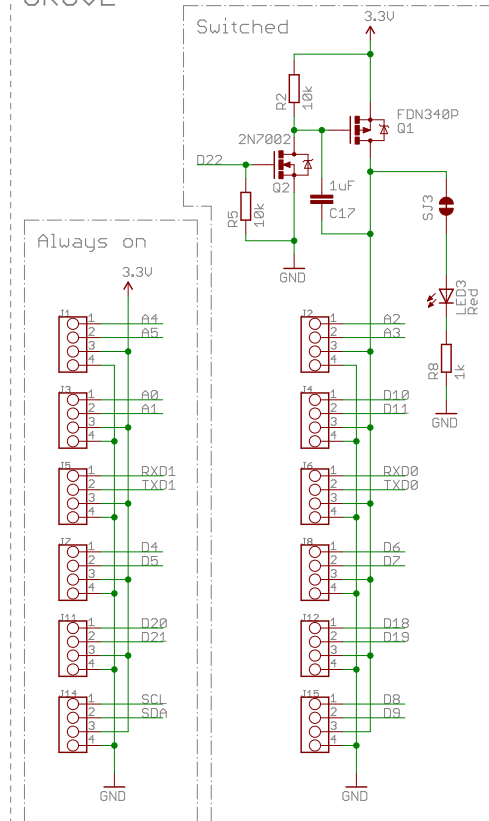

ATMEGA1284P

FT232RL

GROVE

BEE

SODAQ